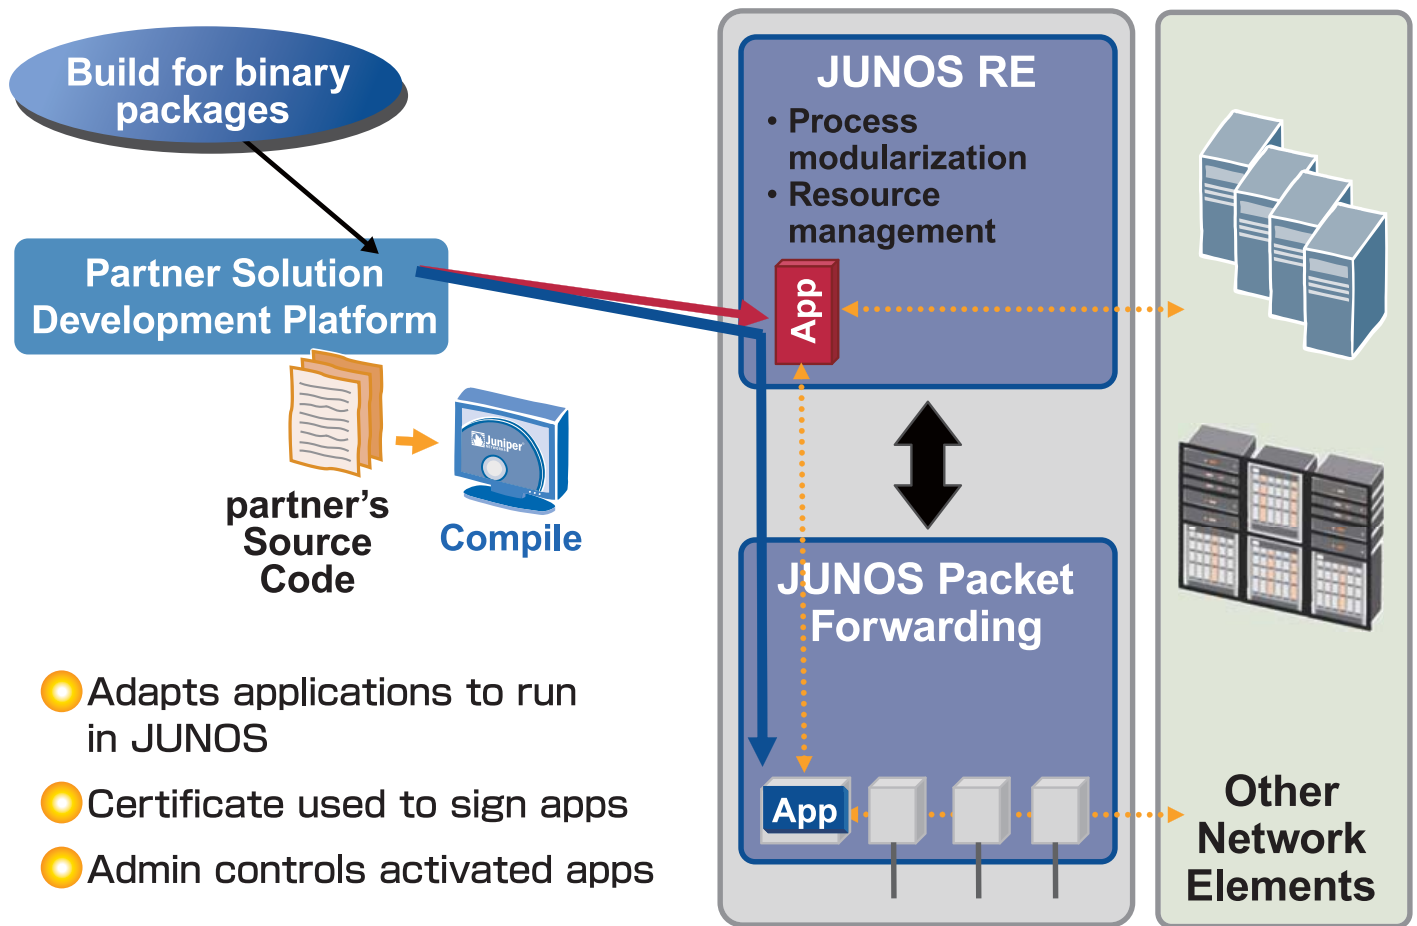

# JUNOS SDK Development Process

## Routing Engine (RE)

- Routing and control functions
- Slow path packet processing
- User interface extension

## MultiServicePIC

- Fast packet processing

## PSDP

- Allows 3rd party apps to run on or integrate with JUNOS
- Enables developers to integrate the unique expertise of others with JUNOS software advantages
- Accelerates innovation for the delivery of revenue-generating services and improved productivity