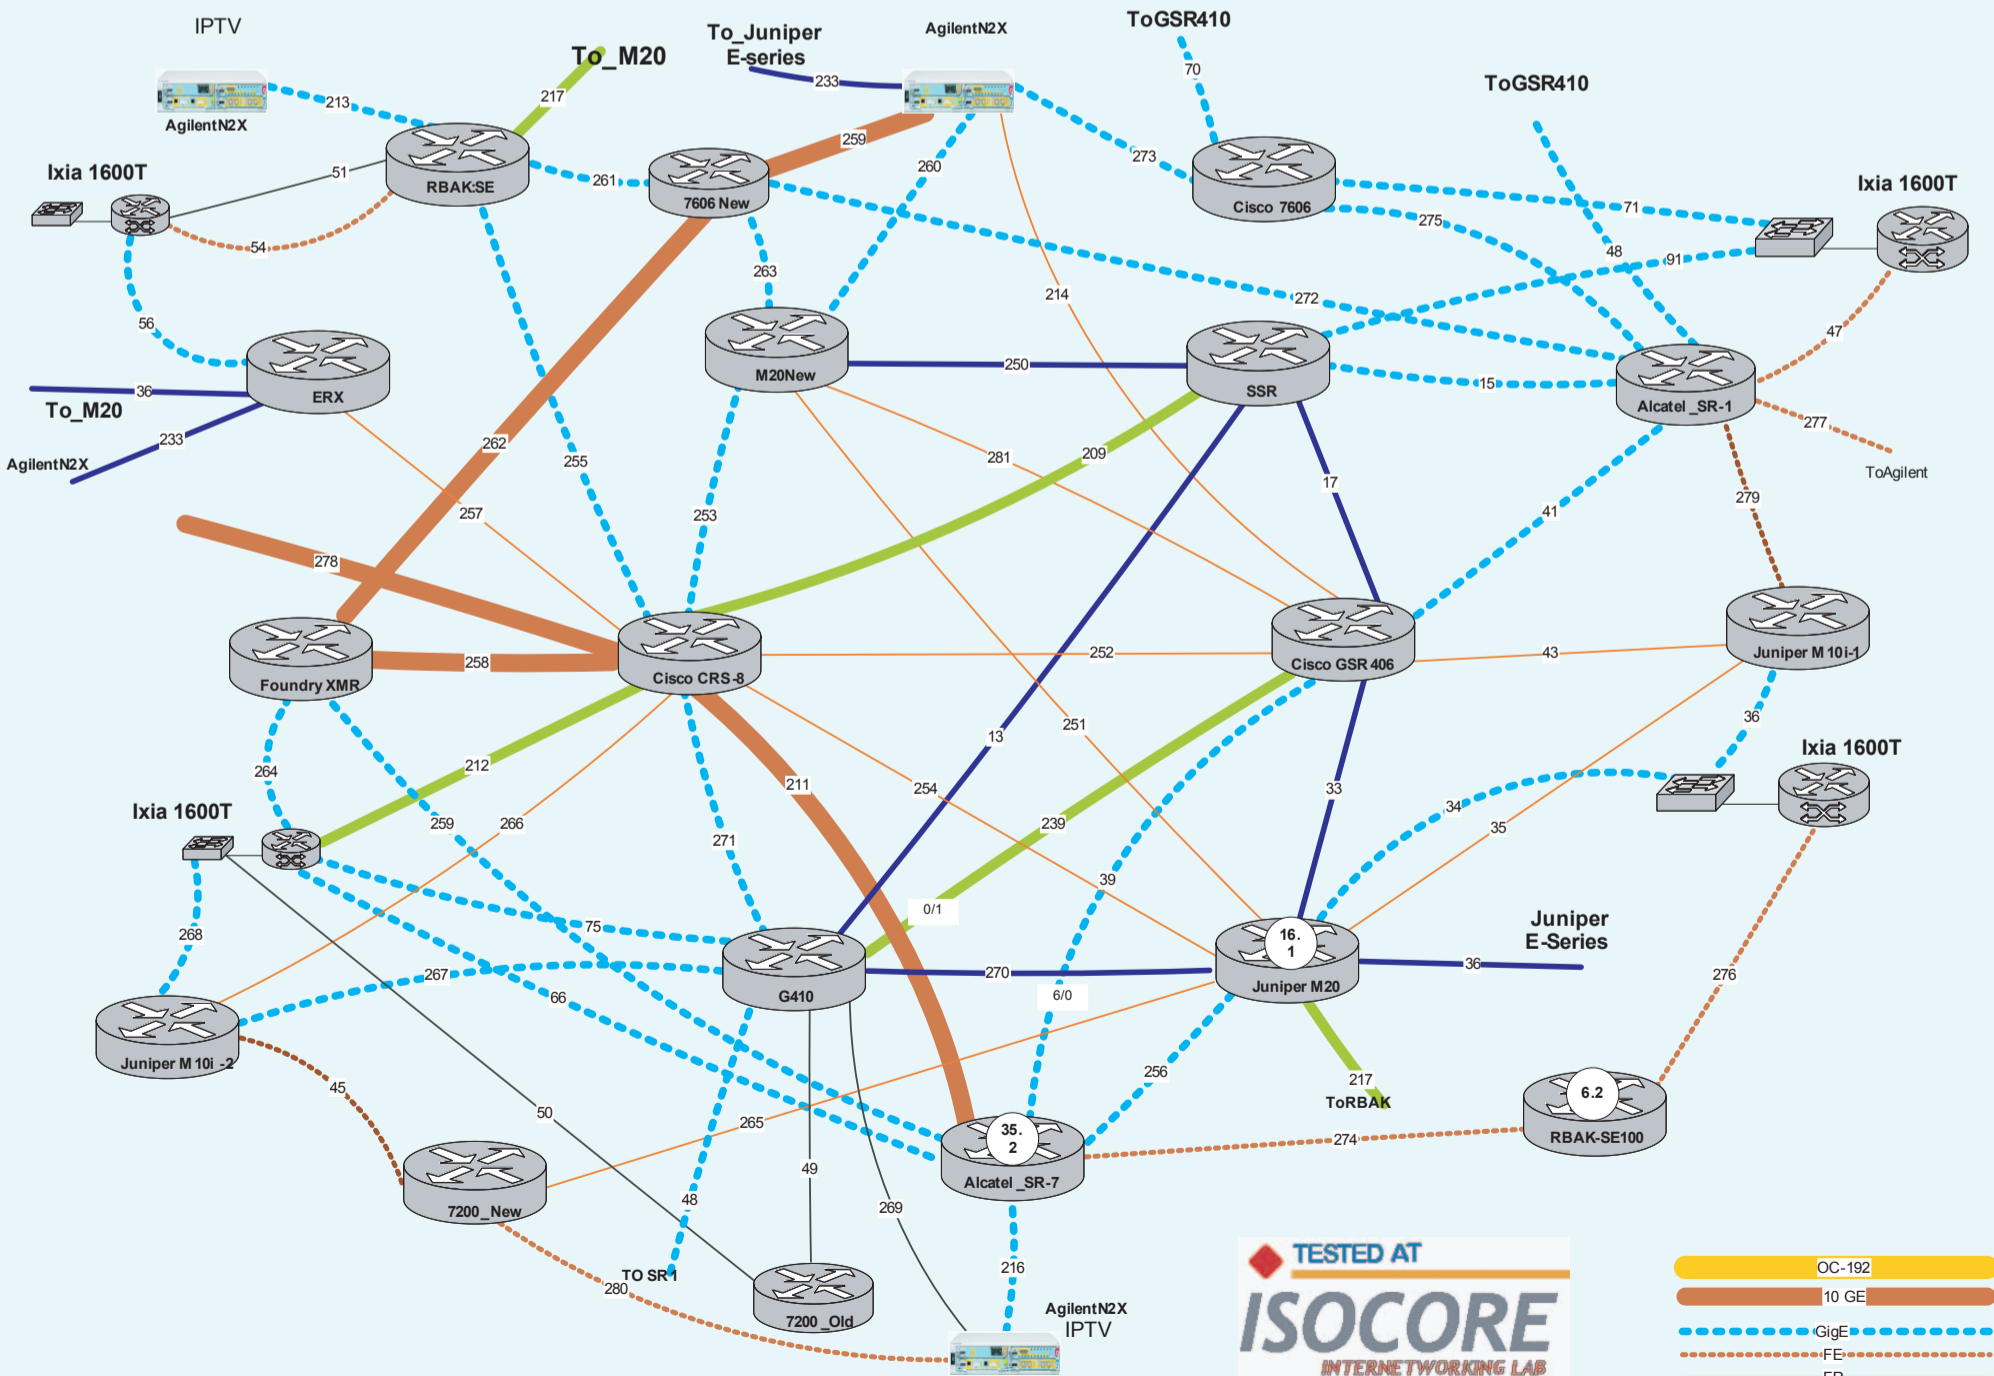

**IP+Optical Transport Network Testing - Isocore Internetworking Lab**  
**[Leading Edge Code Testing Spring 2006]**

**Isocore Spring 2006 LEC Testing - IP/MPLS/SBC/VoIP Services Test Bed**