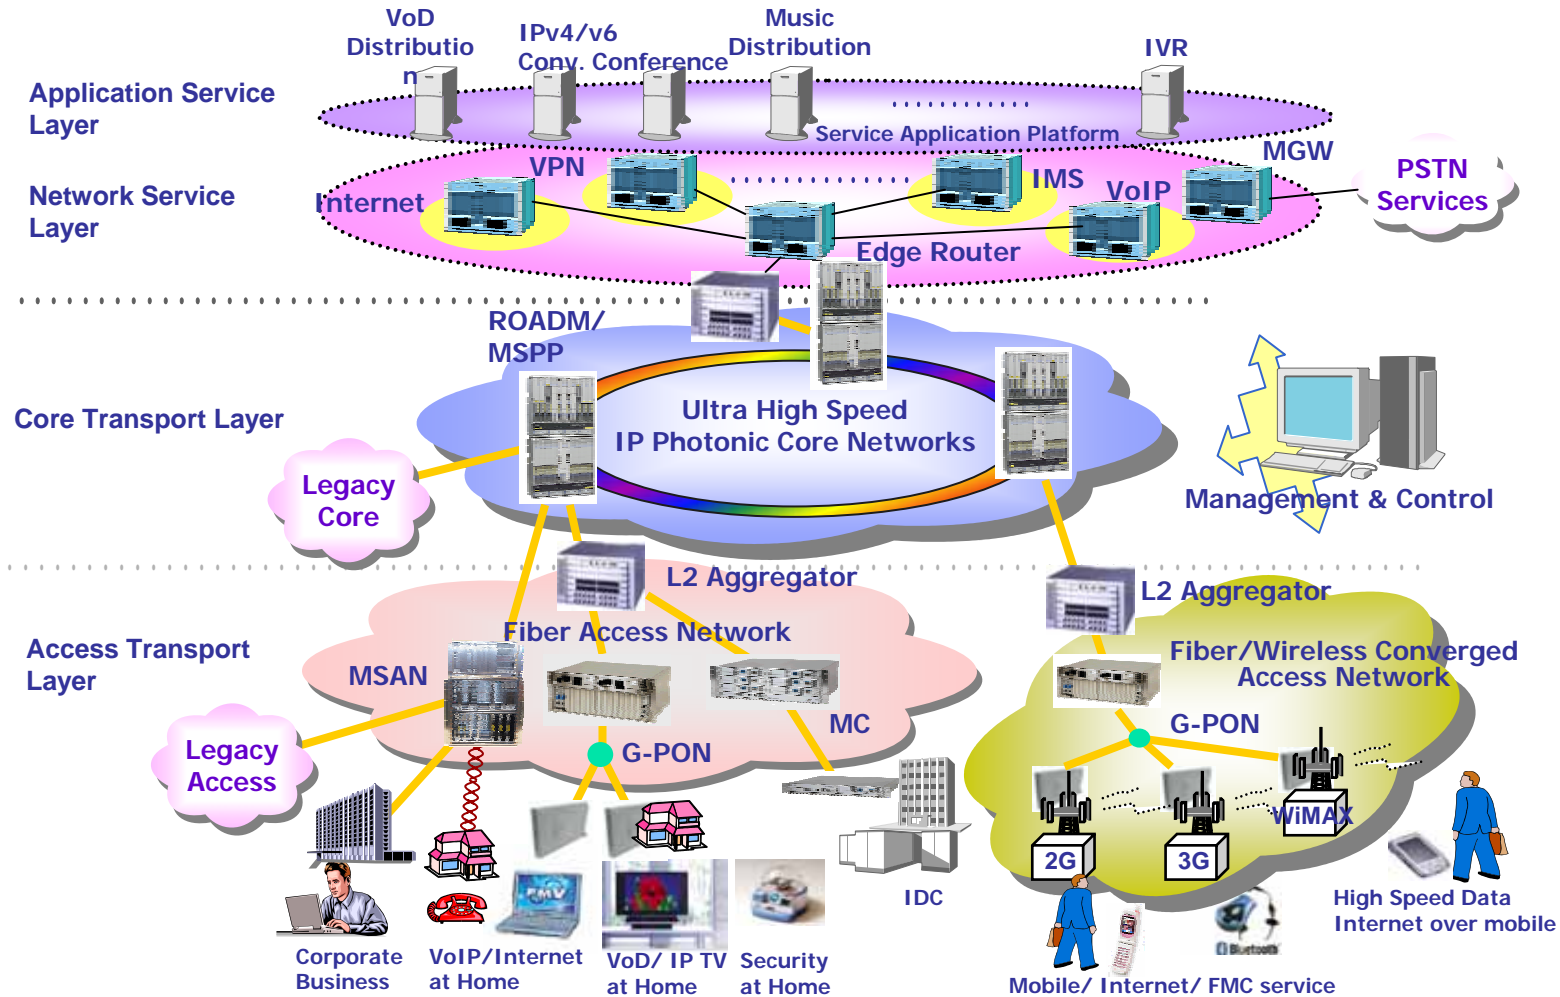

Fujitsu IP Transport Solution for NGN

Fujitsu is the leading supplier of high performance telecommunications solutions and provides comprehensive IP Transport solution for NGN, addressing to a wide variety of applications and providing network operators and service operators with innovative and resilient systems.

FMC: Fixed Mobile Convergence, G-PON: Gigabit Passive Optical Network, IVR: Interactive Voice Response, IMS : IP Multimedia Subsystem
 MSAN: Multi-Service Access Node, MSPP: Multi-Service Provisioning Platform, ROADM: Reconfigurable Optical Add-Drop Multiplexer

Core Transport Layer Solution FLASHWAVE 7500S/X

FLASHWAVE® 7500 Reconfigurable Optical Add/Drop Multiplexer (ROADM) is a next-generation Dense Wavelength Division Multiplexing (DWDM) system.

- Support for Point to Point, Ring, mesh photonic networking for optimizing the network investment to the service demand.