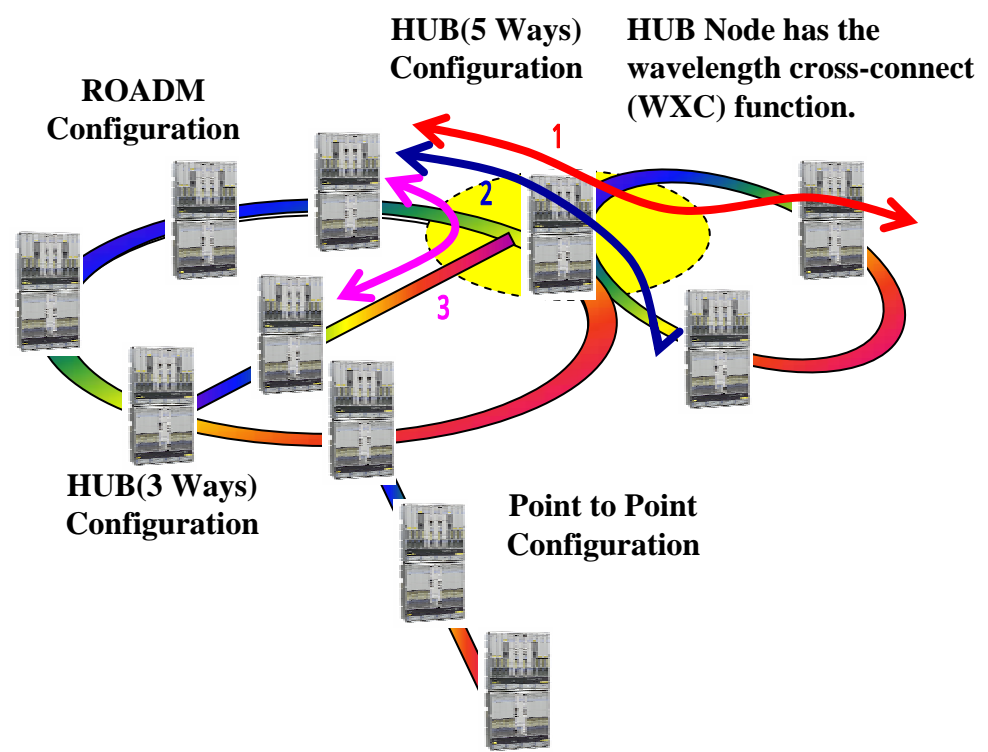

Core Transport Layer Solution FLASHWAVE 7500S/X

FLASHWAVE® 7500 Reconfigurable Optical Add/Drop Multiplexer (ROADM) is a next-generation Dense Wavelength Division Multiplexing (DWDM) system.

- Support for Point to Point, Ring, mesh photonic networking for optimizing the network investment to the service demand.

- Cost-effective broadband services require a single, seamless network.

Note: FLASHWAVE® is a trademark of Fujitsu Limited.