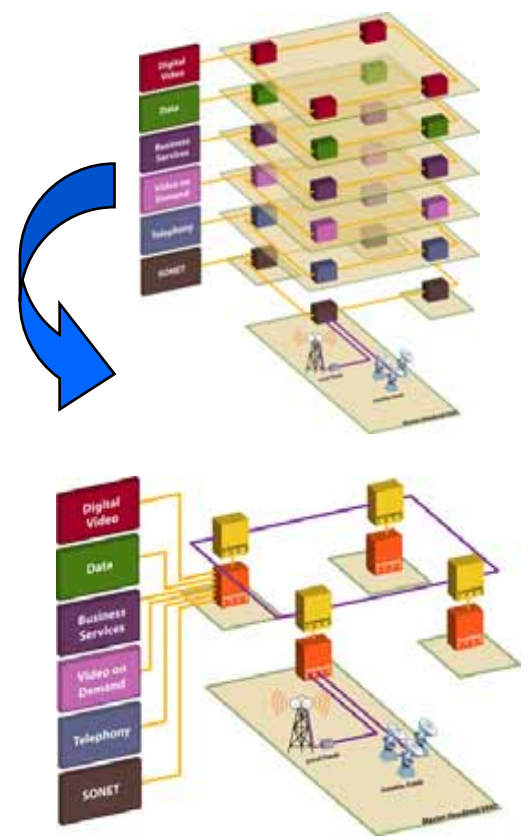

Core Transport Layer Solution FLASHWAVE 7500S/X

FLASHWAVE® 7500 Reconfigurable Optical Add/Drop Multiplexer (ROADM) is a next-generation Dense Wavelength Division Multiplexing (DWDM) system.

- Support for Point to Point, Ring, mesh photonic networking for optimizing the network investment to the service demand.

- Cost-effective broadband services require a single, seamless network.

Note: FLASHWAVE® is a trademark of Fujitsu Limited.